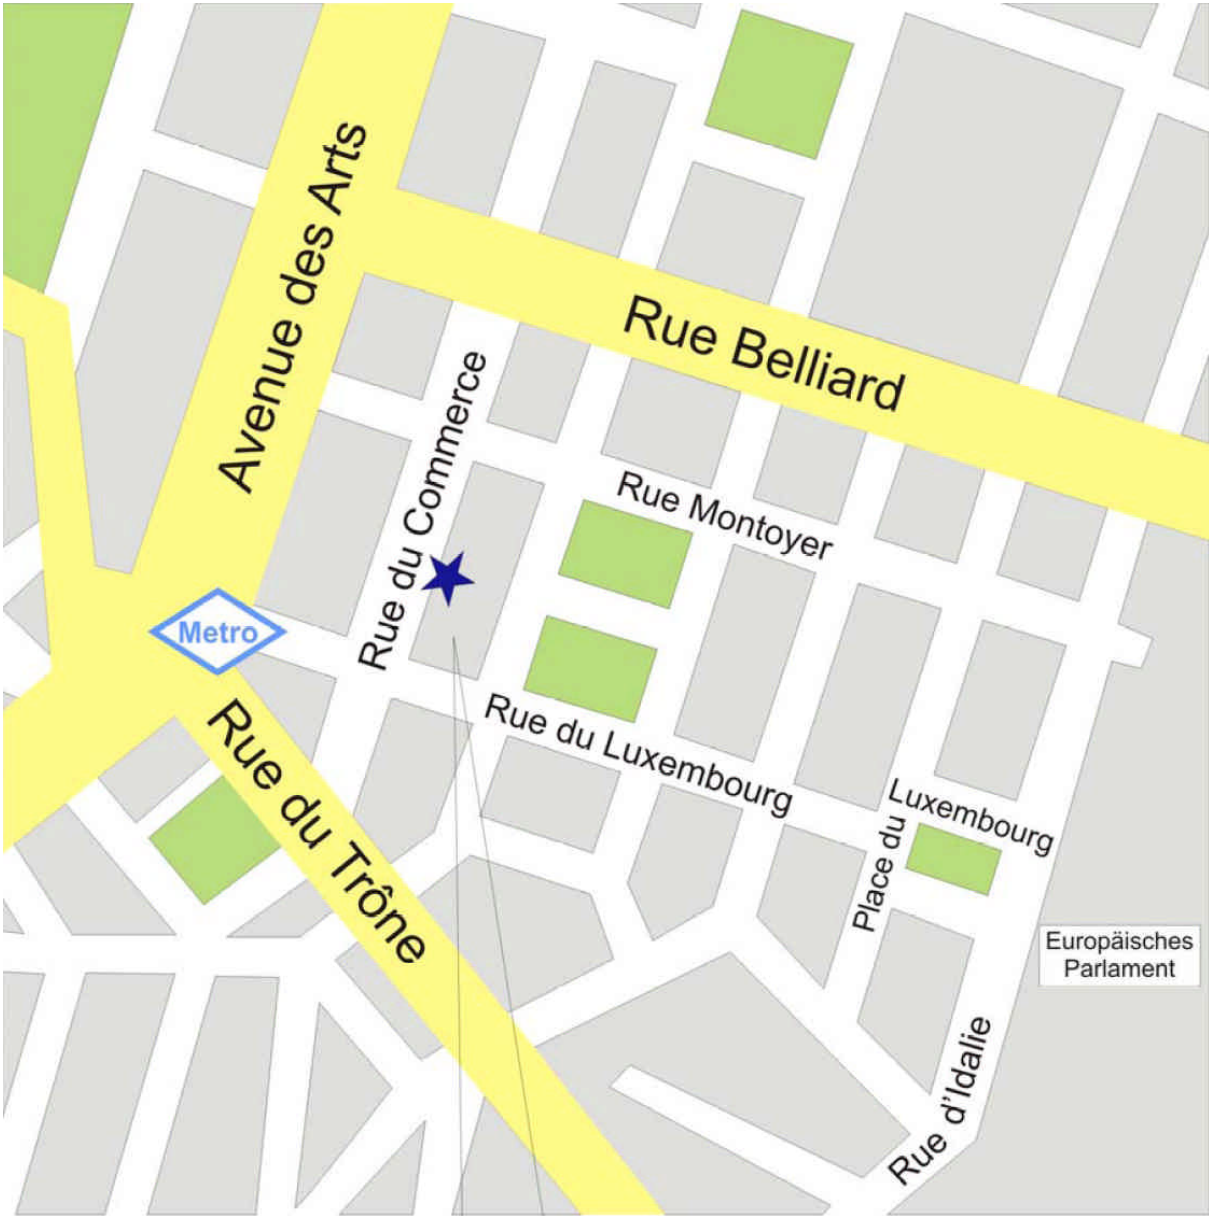

The Office of the Bavarian Research Alliance in Brussels

Location map

How to find us

From the airport Brussels-Zaventem:

By train:

1. Airport train to GARE CENTRALE (=Main Station)
2. Metro-line 1B to ARTS LOI, then take the Metro-line 2 in direction of Delacroix
3. Station TRÔNE: Exit Rue du Luxembourg
4. Take first street to the left → Rue du Commerce

By Bus:

1. Airport bus to PLACE LUXEMBOURG
2. Walk along Rue du Luxembourg in the direction of Métro-Station TRÔNE
3. Fifth street to the right → Rue du Commerce

By Taxi:

Outside the arrival hall there are taxis. You can recognise vehicles with proper authorisation from their yellow-blue sticker. A ride into the city-centre of Brussels costs about 30 Euro.

From GARE DU MIDI :

1. Take the metro-line 2 in the direction of SIMONIS
2. Get out at station TRÔNE and walk up the exit to Rue du Luxembourg
3. At the first intersection go to the left → Rue du Commerce